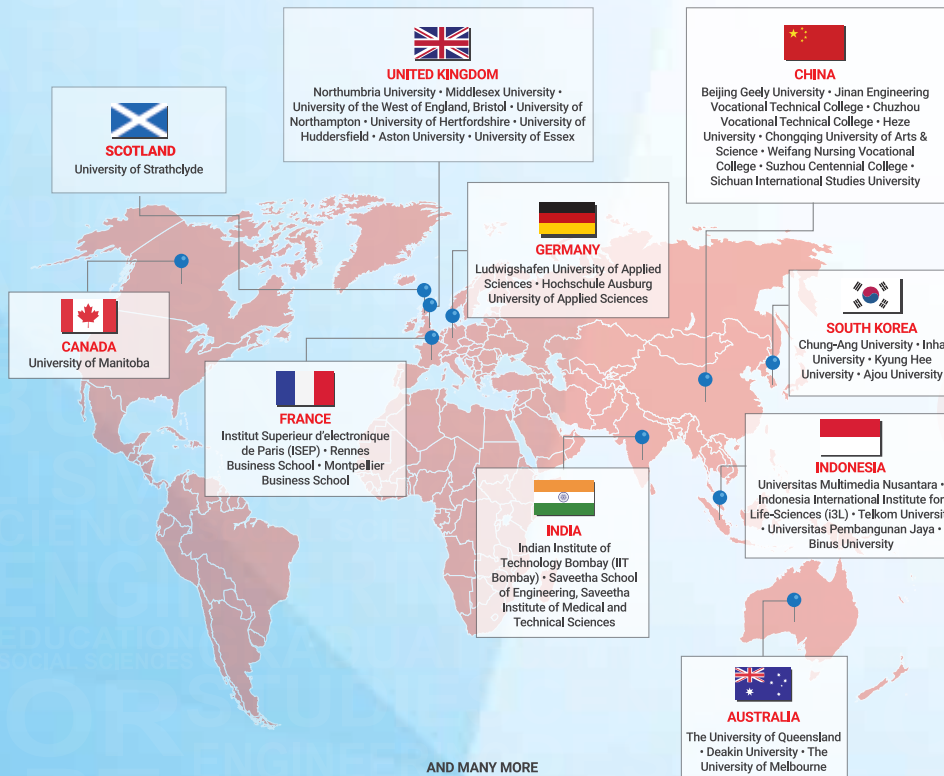

ADMISSION OPEN
With Scholarship

WORLD'S TOP 1%
#265
 AND RISING
ONE OF ASIA'S
TOP PRIVATE UNIVERSITIES
QS WORLD UNIVERSITY RANKINGS 2025

QS WORLD UNIVERSITY RANKINGS
ASIA RANKED 61st
 2024

QS WORLD UNIVERSITY RANKINGS
ASIA RANKED 14th
 SOUTH-EASTERN
 2024

International Degree Pathway (IDP)

Study at UCSI. Transfer credits to partner universities abroad!

UCSI University has established numerous partnerships and collaboration with highly ranked and prestigious universities around the world for our students to have options to pursue their study with these universities through well-planned articulation arrangement.

Progression Chart

International Partnerships

UCSI enjoys numerous partnerships with reputable universities around the world to empower students with options to gain international experiences through a semester abroad or articulation programmes at the following universities.

World-Class Learning Spaces

Our campus boasts a world-class infrastructure consisting of a fully networked Wi-Fi coverage, well-equipped classrooms, state-of-the-art laboratory facilities and an enriched library. As a student of UCSI University Bangladesh Branch Campus, you will have access to first-class teaching and learning facilities complying with international standards.